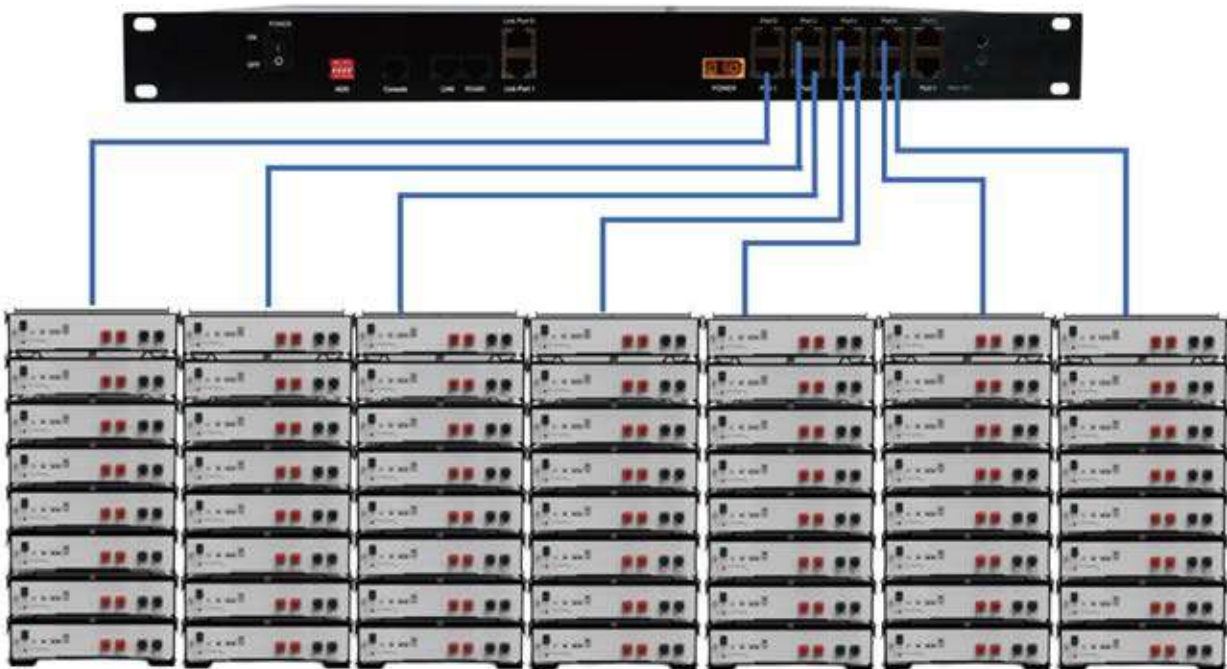

Each communication hub connects maximum 7 battery groups

Each group supports maximum 8 pcs E-BOX-48100R in parallel